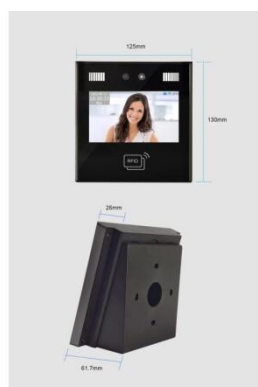

NIDEKA® Dynamic AI Face+Fingerprint+Cloud Access Control Terminal

Model : UTF-Ai800

Screen	4.3 Inch Touch Screen 480x272 Pixels
Keypad	On-Screen Touch Keypad
CPU	800M single-core ARM Cortex-A7
NPU	1000G (1.0T) Hash rate
RAM, ROM	256M DDR3L, 4G EMMC
Camera	100W color camera + Infrared Camera
Live Detection	Anti-counterfeiting Dynamic Dual Camera
Logs Capacity	500,000
Verification	Dynamic Live Face Recognition, Fingerprint, Password, ID/*IC Card
User Capacity	15,000
Face & Finger Capacity	5,000 & 10,000
Card Capacity	15,000
Password Capacity	15,000
Face Recognition Accuracy	$FRR \leq 0.1\%$ $FAR \leq 0.001\%$
Recognition Speed	$\leq 0.2s$
Recognition Distance	0.5-2.5m (0.5-1.5m with live face recognition)

Principle of Identification	Face algorithm technology using multi-task cascaded convolutional neural network which enable video streaming for dynamic live face detection, tracking & recognition
WDR (Wide Dynamic Range)	Enabling accurate face recognition under strong light, dim light and back light
USB	USB 2.0 x 1, supports U-Disk transfer
Power Supply	DC 12V 1A
Built-In Battery (Optional)	7.4V, 2000mA
Network Communication	TCP/IP, USB Type-A, *WiFi
Free Attendance Software	Local Software & Web-based Cloud App
Mask Detection	Face recognition with mask on feasible
Access Control Interface	Lock/Doorbell/Ring O/P, Weigand I/O
Operation Ambience	Temp :0~45°C Humidity 20-90%
Multi-Languagual	Support ~20 display/voice languages
Dimensions (w/o mount)	125mm(W)x130mm(H)x26mm(T)

*marked items are selectable options at extra costs