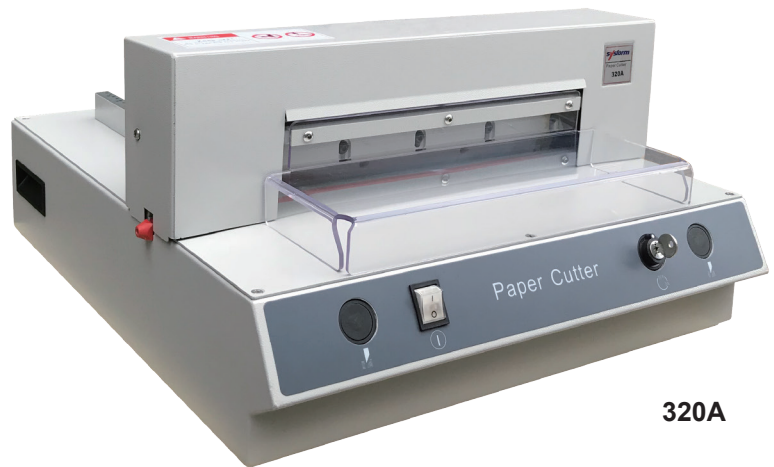

310M Desktop Manual Paper Cutter

310M

- Good design
- Safety two-handed operation
- High quality blade
- Optical cutting line
- Side lay with measuring scale
- Measuring scale in mm/inch
- Easy cutting stick change design

MODEL	Cutting Width	Cutting Height	Narrow Cut	Cutting Depth	Dimension(HxWxD)	Weight
310M	310mm/12.2"	15mm/0.59"	40mm/1.57"	254mm/10"	460 x 450 x 400mm	15kg

320A Desktop Auto Paper Cutter

- Safety guard on the front table for safe operation
- Safety two-handed operation
- Easy cutting stick change design
- Measuring scale in mm/inch
- Power supply: 230V/115V
- Auto clamp
- Optical cutting line
- High quality blade
- Side lay with measuring scale

320A

MODEL	Cutting Width	Cutting Height	Narrow Cut	Cutting Depth	Dimension(HxWxD)	Weight
320A	320mm/12.6"	30mm/1.18"	50mm/1.97"	315mm/12.4"	270 x 550 x 590mm	46kg